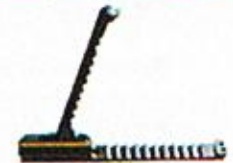

Slide "N" Lock Forceps®

Rotatable

Wave Grasper - Single Action

Wave Grasper - Double Action

Retraction Grasper - Single Action

Retraction Grasper - Double Action

| | | | | |
|--------|--------------------|---------------|------------|-----------|
| SNL100 | Wave Grasper | Single Action | 5mm x 35cm | |
| SNL110 | Wave Grasper | Double Action | 5mm x 35cm | |
| SNL120 | Retraction Grasper | Single Action | 5mm x 35cm | |
| SNL130 | Retraction Grasper | Double Action | 5mm x 35cm | |
| SNL140 | Wave Grasper | Single Action | 5mm x 35cm | Rotatable |
| SNL150 | Wave Grasper | Double Action | 5mm x 35cm | Rotatable |
| SNL160 | Retraction Grasper | Single Action | 5mm x 35cm | Rotatable |
| SNL170 | Retraction Grasper | Double Action | 5mm x 35cm | Rotatable |
| SNL180 | Wave Grasper | Single Action | 5mm x 45cm | |
| SNL190 | Wave Grasper | Double Action | 5mm x 45cm | |
| SNL200 | Retraction Grasper | Single Action | 5mm x 45cm | |
| SNL210 | Retraction Grasper | Double Action | 5mm x 45cm | |
| SNL220 | Wave Grasper | Single Action | 5mm x 45cm | Rotatable |
| SNL230 | Wave Grasper | Double Action | 5mm x 45cm | Rotatable |
| SNL240 | Retraction Grasper | Single Action | 5mm x 45cm | Rotatable |
| SNL250 | Retraction Grasper | Double Action | 5mm x 45cm | Rotatable |