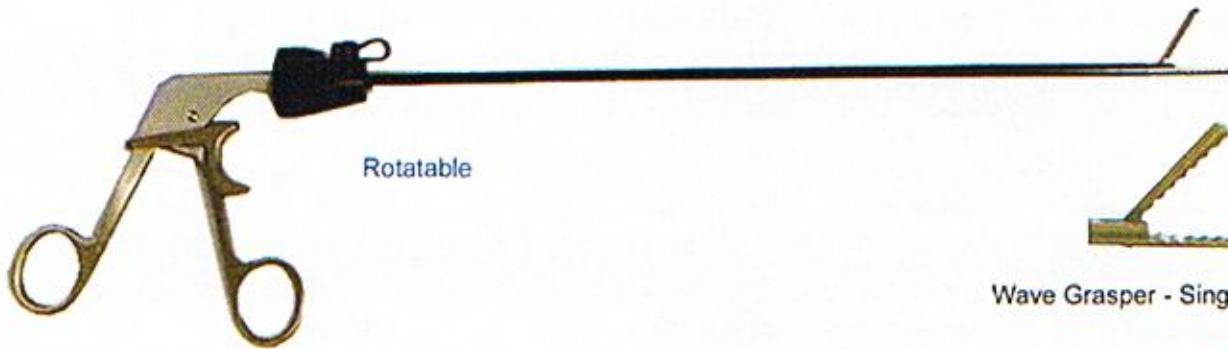

Slide "N" Lock Forceps®

Rotatable

Wave Grasper - Single Action

Wave Grasper - Double Action

Retraction Grasper - Single Action

Retraction Grasper - Double Action

| | | | | |
|--------|--------------------|---------------|------------|-----------|
| SNL100 | Wave Grasper | Single Action | 5mm x 35cm | |
| SNL110 | Wave Grasper | Double Action | 5mm x 35cm | |
| SNL120 | Retraction Grasper | Single Action | 5mm x 35cm | |
| SNL130 | Retraction Grasper | Double Action | 5mm x 35cm | |
| SNL140 | Wave Grasper | Single Action | 5mm x 35cm | Rotatable |
| SNL150 | Wave Grasper | Double Action | 5mm x 35cm | Rotatable |
| SNL160 | Retraction Grasper | Single Action | 5mm x 35cm | Rotatable |
| SNL170 | Retraction Grasper | Double Action | 5mm x 35cm | Rotatable |
| SNL180 | Wave Grasper | Single Action | 5mm x 45cm | |
| SNL190 | Wave Grasper | Double Action | 5mm x 45cm | |
| SNL200 | Retraction Grasper | Single Action | 5mm x 45cm | |
| SNL210 | Retraction Grasper | Double Action | 5mm x 45cm | |
| SNL220 | Wave Grasper | Single Action | 5mm x 45cm | Rotatable |
| SNL230 | Wave Grasper | Double Action | 5mm x 45cm | Rotatable |
| SNL240 | Retraction Grasper | Single Action | 5mm x 45cm | Rotatable |
| SNL250 | Retraction Grasper | Double Action | 5mm x 45cm | Rotatable |