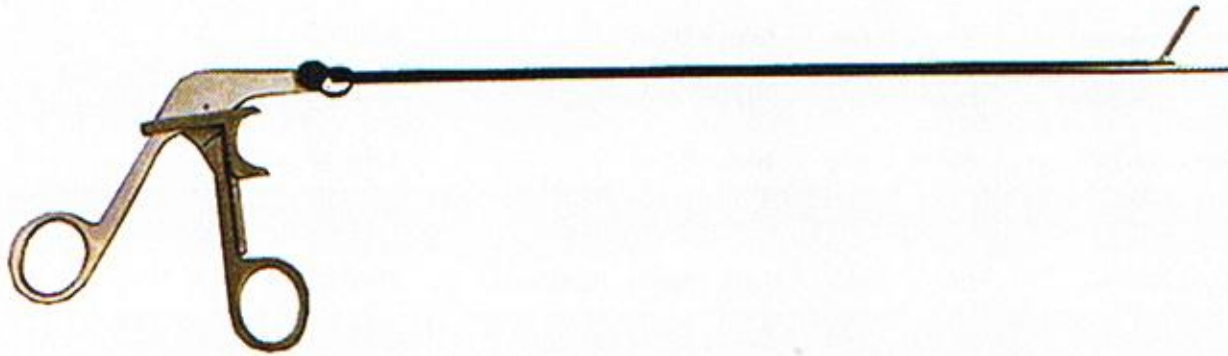

Slide "N" Lock Forceps®

Rotatable

Wave Grasper - Single Action

Wave Grasper - Double Action

Retraction Grasper - Single Action

Retraction Grasper - Double Action

| | | | | |
|--------|--------------------|---------------|------------|-----------|
| SNL100 | Wave Grasper | Single Action | 5mm x 35cm | |
| SNL110 | Wave Grasper | Double Action | 5mm x 35cm | |
| SNL120 | Retraction Grasper | Single Action | 5mm x 35cm | |
| SNL130 | Retraction Grasper | Double Action | 5mm x 35cm | |
| SNL140 | Wave Grasper | Single Action | 5mm x 35cm | Rotatable |
| SNL150 | Wave Grasper | Double Action | 5mm x 35cm | Rotatable |
| SNL160 | Retraction Grasper | Single Action | 5mm x 35cm | Rotatable |
| SNL170 | Retraction Grasper | Double Action | 5mm x 35cm | Rotatable |
| SNL180 | Wave Grasper | Single Action | 5mm x 45cm | |
| SNL190 | Wave Grasper | Double Action | 5mm x 45cm | |
| SNL200 | Retraction Grasper | Single Action | 5mm x 45cm | |
| SNL210 | Retraction Grasper | Double Action | 5mm x 45cm | |
| SNL220 | Wave Grasper | Single Action | 5mm x 45cm | Rotatable |
| SNL230 | Wave Grasper | Double Action | 5mm x 45cm | Rotatable |
| SNL240 | Retraction Grasper | Single Action | 5mm x 45cm | Rotatable |
| SNL250 | Retraction Grasper | Double Action | 5mm x 45cm | Rotatable |